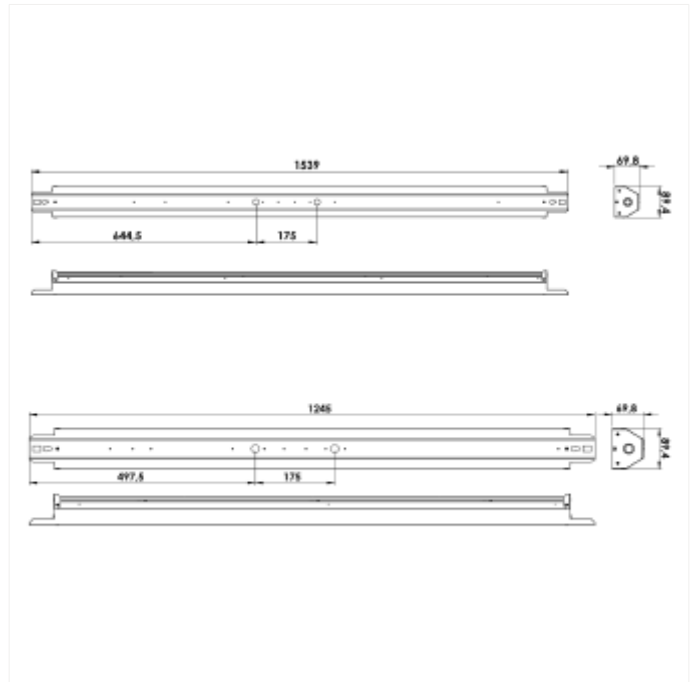

PRODUCT FAMILY SHEET

Bladeline Z

Bladeline Z

Bladeline Z is a highly efficient LED luminaire with up to 179lm/w. Due to fact that it may be installed surface mounted on the ceiling or on electrical tracks makes it highly flexible. Can be opened without using tools and it has the electric connectors on quick fit clamps. The Bladeline Z is made from galvanized steel with medium or wide beam (75° and 90°) optic in 42W or 75W versions.

VERSIONS

Art.No	Effect [W]	Cold Lumen [lm]	Lumen Output [lm]	CCT [K]	Beam Angle [°]	Lens Difuser	CRI [>]	Color	Light Control	Connection
101218-00-1	75	13200	13082	4000	Medium	Lens	80	Aluminium	None	Quickconnectx2
101213-00-1	75	13000	12411	3000	Medium		80	Aluminium	None	Quickconnectx2
101131-01-1-d dd	42	7400	7166	3000	Wide		80	Aluminium	DALI2	QuickConnect
101136-00-1-d dd	42	7800	7554	4000	Medium		80	Aluminium	DALI2	QuickConnect
101133-00-1-d dd	75	13000	12411	3000	Wide		80	Aluminium	DALI2	QuickConnect
101136-01-1-d dd	42	7800	7544	4000	Wide		80	Aluminium	DALI2	QuickConnect
101131-00-1-d dd	42	7400	7166	3000	Medium		80	Aluminium	DALI2	QuickConnect
101131-00-1	42	7400	7166	3000	Medium		80	Aluminium	None	QuickConnect
101131-01-1	42	7400	7166	3000	Wide		80	Aluminium	None	QuickConnect
101136-00-1	42	7800	7554	4000	Medium		80	Aluminium	None	QuickConnect
101136-01-1	42	7800	7544	4000	Wide		80	Aluminium	None	QuickConnect
101133-00-1	75	13000	12411	3000	Medium		80	Aluminium	None	QuickConnect