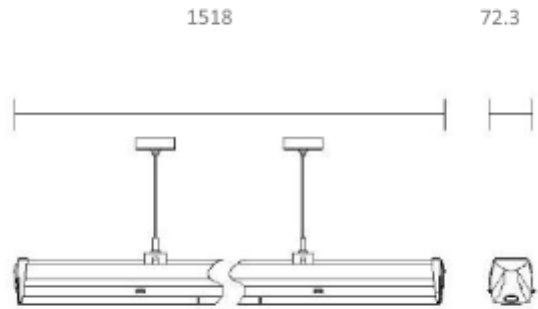

FDV SPEC SHEET

Trunk

Art. no: CFL-1550-E-30WD-08-3

Lighting Solutions

Unit: mm

Trunk

Art. no: CFL-1550-E-30WD-0

LIGHT TECHNICAL

Lightsource Type:	LED (built in)
Lumen Output:	7629
Lumen LED (tc=25):	7800
CCT (Color Temperature):	3000
CRI / Ra:	80
Color Code:	830
Lens (Diffuser):	Clear

MOUNTING / CONNECTION

Connection:	Trunk 8-wires
Mounting:	Suspended, Ceiling

PRODUCT

Ingress Protection:	IP20
Lifetime [h]:	L80B50: 100 000
Color:	White
Length [mm]:	1500
Height [mm]:	78,6
Width [mm]:	72,3
Weight [kg]:	1,64

ELECTRICAL DATA

Dimming:	None
System Power [W]:	50
System Voltage [V]:	230V 50Hz
Protection Class:	1
Max load pr circuit - B10:	11
Max load pr circuit - B16:	18
Max load pr circuit - C10:	18
Max load pr circuit - C16:	30
Leakage current [mA]:	0,45
Inrush current I _{max} [A]:	28
Inrush current time [μs]:	280
Emergency light [h]:	3 hours
Emergency light testing:	Manual
Emergency lumen out [lm]:	960