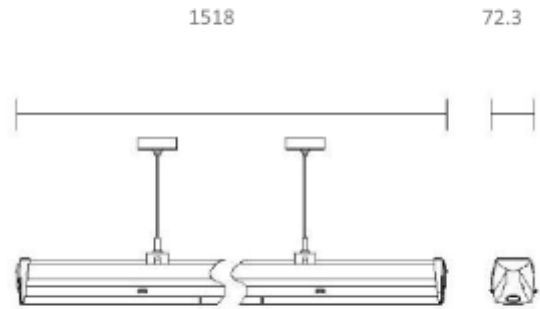

## FDV SPEC SHEET

Trunk

Art. no: CFL-2-1550-30WD-08-3-DA

Lighting Solutions

Unit: mm

### PRODUCT

Ingress Protection:	IP20
Lifetime [h]:	L80B50: 100 000
Color:	White
Length [mm]:	1500
Height [mm]:	78,6
Width [mm]:	72,3
Weight [kg]:	1,64