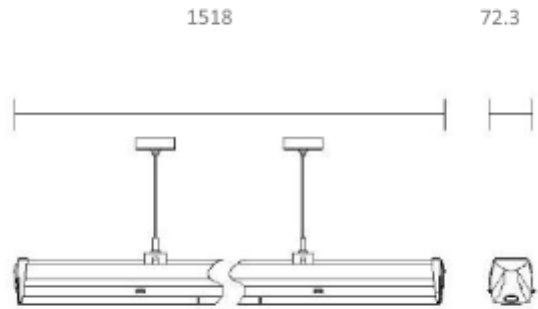

FDV SPEC SHEET

Trunk

Art. no: CFL-2-1550-30WD-08-3

Lighting Solutions

Unit: mm

Trunk

Art. no: CFL-2-1550-30WD-0

LIGHT TECHNICAL

Lightsource Type:	LED (built in)
Lumen Output:	7629
Lumen LED (tc=25):	7800
Beam Angle:	90°
CCT (Color Temperature):	3000
CRI / Ra:	80
Color Code:	830
Lens (Diffuser):	Clear

MOUNTING / CONNECTION

Connection:	Trunk 8-wires
Mounting:	Suspended, Ceiling

FDV SPEC SHEET

Trunk

Art. no: CFL-2-1550-30WD-08-3

Lighting Solutions

PRODUCT

Ingress Protection:	IP20
Lifetime [h]:	L80B50: 100 000
Color:	White
RAL:	RAL9016
Length [mm]:	1500
Height [mm]:	78,6
Width [mm]:	72,3
Weight [kg]:	1,64