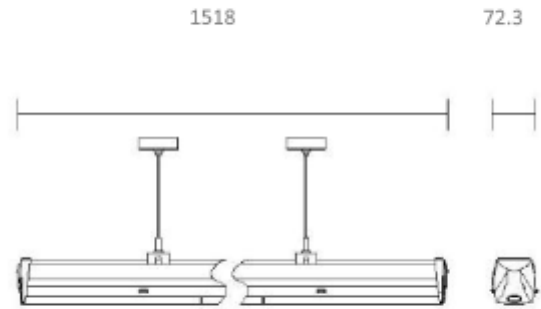

FDV SPEC SHEET

Trunk

Art. no: CFL-2-1550-65WD-08-3-DA

Lighting Solutions

Unit: mm

Trunk

Art. no: CFL-2-1550-65WD-0

LIGHT TECHNICAL

Lightsource Type:	LED (built in)
Lumen LED (tc=25):	7450
Beam Angle:	90°
CCT (Color Temperature):	6500
CRI / Ra:	90
Color Code:	965
Lens (Diffuser):	Clear

MOUNTING / CONNECTION

Connection:	Trunk 8-wires
Mounting:	Suspended, Ceiling

ELECTRICAL DATA

Dimming:	DALI2
Flickerfree:	Yes
System Power [W]:	50
System Voltage [V]:	230V 50Hz
Protection Class:	1