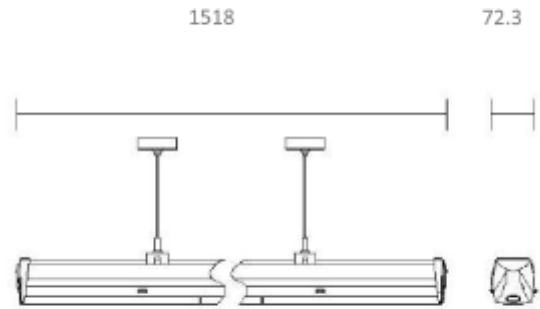

FDV SPEC SHEET

Trunk

Art. no: CFL-2-1550-65WD-08-3

Lighting Solutions

Unit: mm

Trunk

Art. no: CFL-2-1550-65WD-0

LIGHT TECHNICAL

Lightsource Type:	LED (built in)
Lumen Output:	7450
Lumen LED (tc=25):	7800
CCT (Color Temperature):	6500
CRI / Ra:	90
Color Code:	965
Lens (Diffuser):	Clear

MOUNTING / CONNECTION

Connection:	Trunk 8-wires
Mounting:	Suspended, Ceiling

FDV SPEC SHEET

Trunk

Art. no: CFL-2-1550-65WD-08-3

Lighting Solutions

PRODUCT

Ingress Protection:	IP20
Lifetime [h]:	L80B50: 100 000
Color:	White
RAL:	RAL9016
Length [mm]:	1500
Height [mm]:	78,6
Width [mm]:	72,3
Weight [kg]:	1,64