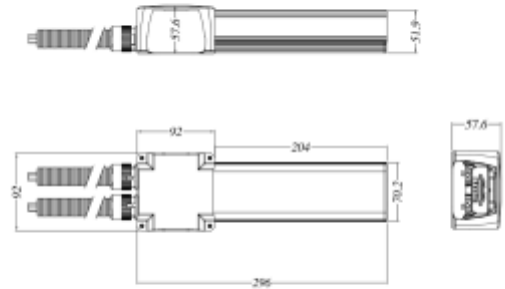

PRODUCT SHEET

Trunk Node Feed-Out Box (End) 8wire WH

Art. no: CFN-BO-08-3

Lighting Solutions

Trunk Node Feed-Out Box (End) 8wire WH

unit: mm

Trunk Node Feed-Out Box (End) 8wire WH

SPECIFICATIONS

| | |
|---------|--------|
| Color: | White |
| Length: | 272mm |
| Height: | 57,5mm |
| Width: | 92mm |