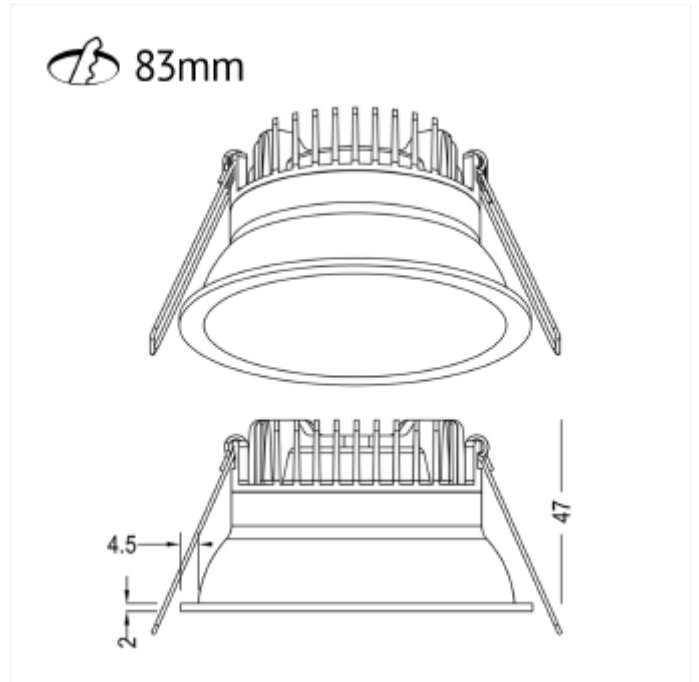

# Ceto Mini Fixed

Ceto Mini fixed is a low downlight with 7W effect. With recessed light source, low blending, CRI95 and 36° beam angle, this is the natural choice where you want to create an exclusive and comfortable lighting. Phase-cut driver included.

## VERSIONS

Art.No	Effect [W]	Cold Lumen [lm]	Lumen Output [lm]	CCT [K]	Beam Angle [°]	Lens Difuser	CRI [>]	Color	Light Control	Connection
21927-36-3	7	550	500	2700	36°	Clear	95	White	Phase-Cut	QuickConnect
21927-36-2	7	550	500	2700	36°	Clear	95	Black	Phase-Cut	QuickConnect
21927-D2W-36-2	8	550	500	00-1800K D	36°	Clear	95	Black	Phase-Cut	QuickConnect
21927-D2W-36-3	8	550	500	00-1800K D	36°	Clear	95		Phase-Cut	QuickConnect
21927-18-3	8	600	562	2700	18°	Clear	95	White	Phase-Cut	QuickConnect
21927-18-2	8	600	562	2700	18°	Clear	95	Black	Phase-Cut	QuickConnect