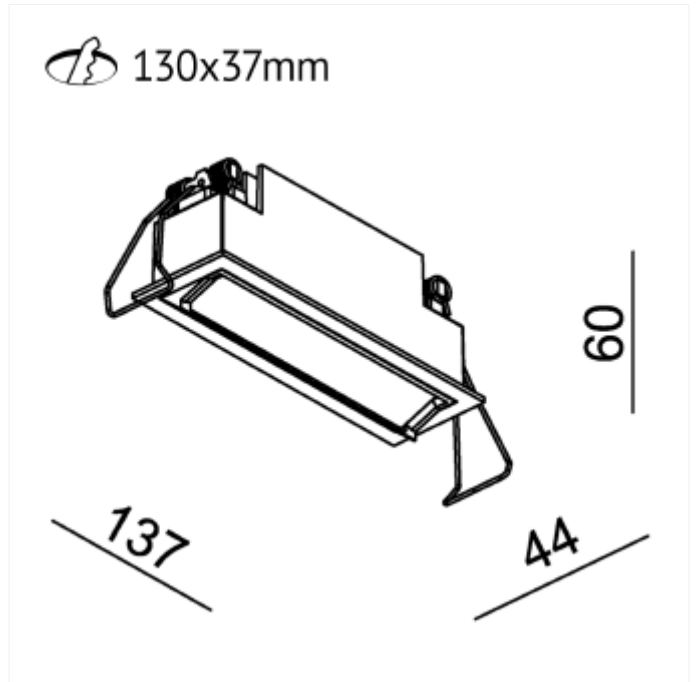

PRODUCT FAMILY SHEET

Cold 5 Wallwash

Cold 5 Wallwash

Wall Wash edition of the popular Cold -series. Cold Wall Wash gives a nice and warm spread of the light. Driver is not included. Please see accessories for recommended drivers.

VERSIONS

Art.No	Effect [W]	Cold Lumen [lm]	Lumen Output [lm]	CCT [K]	Beam Angle [°]	Lens Difuser	CRI [>]	Color	Light Control	Connection
3105-30-2	2x5	1150	1065	3000	30	None	90	Black	nding on Dr	Depending on driver
3104-30-3	2x5	1050	831	2700	30	None	90	White	nding on Dr	Depending on driver
3104-30-2	2x5	1050	831	2700	30	None	90	Black	nding on Dr	Depending on driver
3105-30-3	2x5	1150	1065	3000	30	None	90	White	nding on Dr	Depending on driver