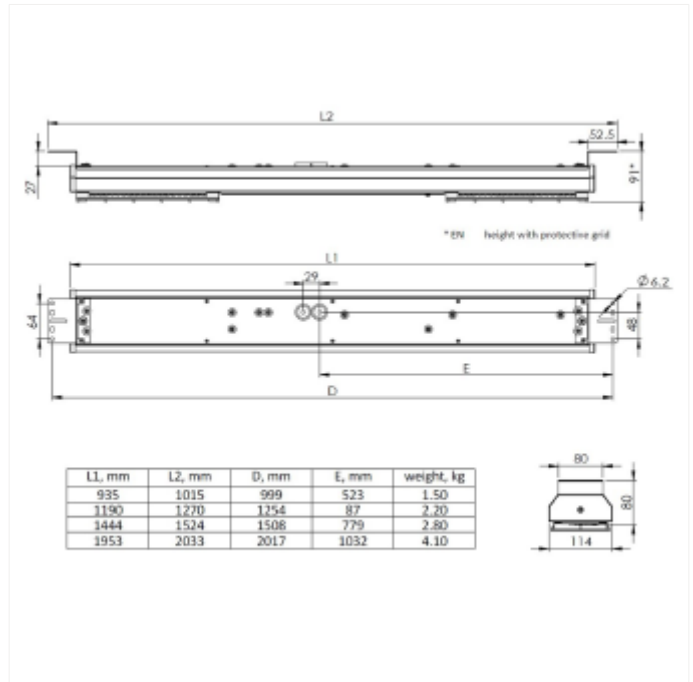

PRODUCT FAMILY SHEET

Columba

Lighting Solutions

Columba

Surface mounted or suspended LED luminaire for use in industry, warehouse, hall and sports arena. Choose between various editions with different lumen output, optics and DALI2 driver.

VERSIONS

Art.No	Effect [W]	Cold Lumen [lm]	Lumen Output [lm]	CCT [K]	Beam Angle [°]	Lens Difuser	CRI [>]	Color	Light Control	Connection
5711-03-3-ddd	59		10472	4000	120°x120°		80	White	DALI	
5711-04-3-ddd	59		9921	4000	90°x90°		80	White	DALI	
5712-03-3-ddd	86		15627	4000	120°x120°		80	White	DALI	
5712-04-3-ddd	86		14805	4000	90°x90°		80	White	DALI	
5713-03-3-ddd	115		20837	4000	120°x120°		80	White	DALI	
5713-04-3-ddd	115		19740	4000	90°x90°		80	White	DALI	
5714-03-3-ddd	172		31094	4000	120°x120°		80	White	DALI	
5714-04-3-ddd	172		29457	4000	90°x90°		80	White	DALI