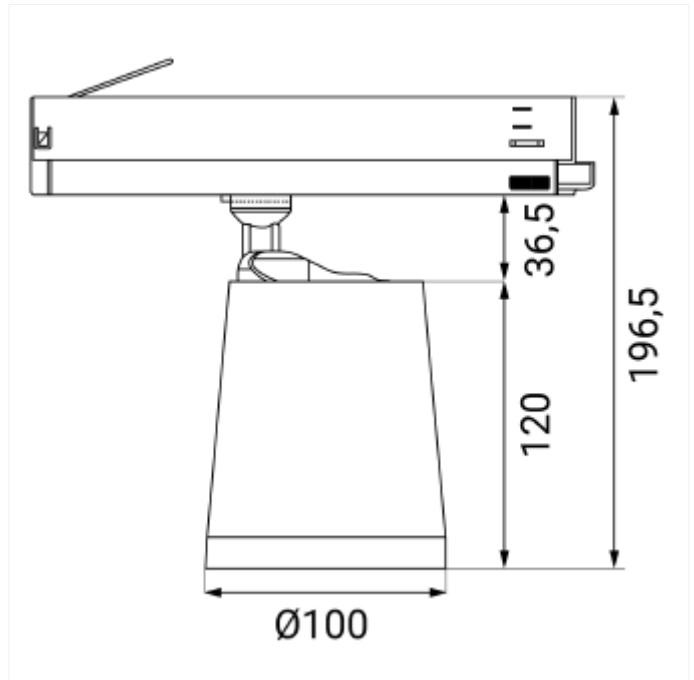

PRODUCT FAMILY SHEET
Cone Spotlight

Cone Spotlight

Cone shaped spotlight with high lumen efficiency for use in 3-circuit track. Available in black and white color with 3000K and CRI 90.

VERSIONS

Art.No	Effect [W]	Cold Lumen [lm]	Lumen Output [lm]	CCT [K]	Beam Angle [°]	Lens Difuser	CRI [>]	Color	Light Control	Connection
101203-20-3	26	3200	3125	3000	20	Clear	90	White	None	Track 3-Circuit
101203-20-2	26	3200	3125	3000	20	Clear	90	Black	None	Track 3-Circuit
101203-40-2	26	3200	3010	3000	40	Clear	90	Black	None	Track 3-Circuit
101203-40-3	26	3200	2260	3000	40	Clear	90	White	None	Track 3-Circuit
101200-20-3	26	3800	2886	3000	20	Clear	80	White	None	Track 3-Circuit
101200-20-2	26	3800	2886	3000	20°	Clear	80	Black	None	Track 3-Circuit
101200-40-2	26	3800	2776	3000	40	Clear	80	Black	None	Track 3-Circuit
101200-40-3	26	3800	2776	3000	40	Clear	80	White	None	Track 3-Circuit
101203-20H-2	26	3200	2180	3000	20	honeycomb	90	Black	None	Track 3-Circuit
101203-20H-3	26	3200	2180	3000	20	honeycomb	90	White	None	Track 3-Circuit