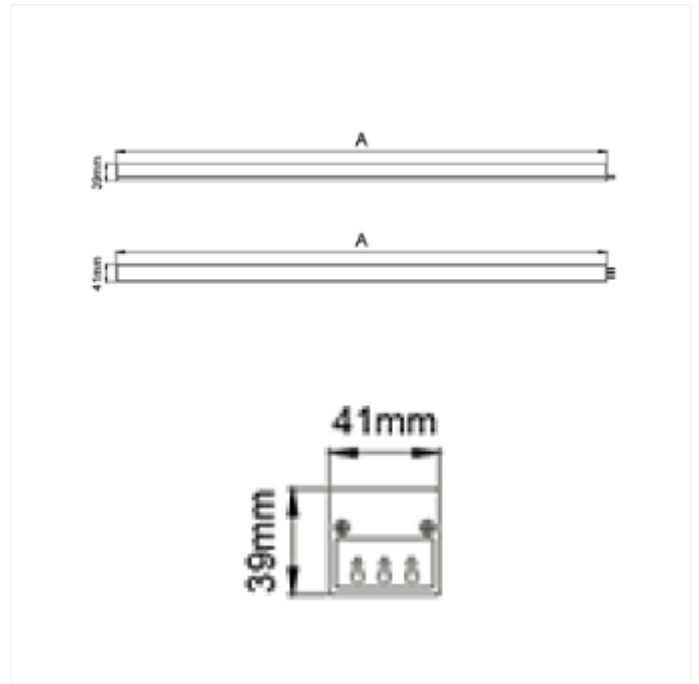

PRODUCT FAMILY SHEET

Ero Bar

Lighting Solutions

Ero Bar

VERSIONS

Art.No	Effect [W]	Cold Lumen [lm]	Lumen Output [lm]	CCT [K]	Beam Angle [°]	Lens Difuser	CRI [>]	Color	Light Control	Connection
19310-01-2	24	2500	1625	3000	110	Clear	80	Black	None	Track 3-Circuit
19310-01-3	24	2500	1625	3000	110	Clear	80	White	None	Track 3-Circuit