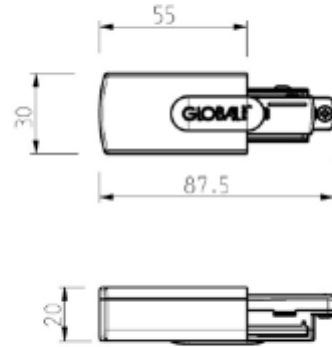

PRODUCT SHEET

Global End feed 1-circuit Right GR

Art. no: GB12-1

Lighting Solutions

Global End feed 1-circuit Right GR

SPECIFICATIONS

Product:	End Feed Right
Dimmable:	No
Color:	Grey
Length:	85mm
Height:	20mm
Width:	22mm
Weight:	0,01kg