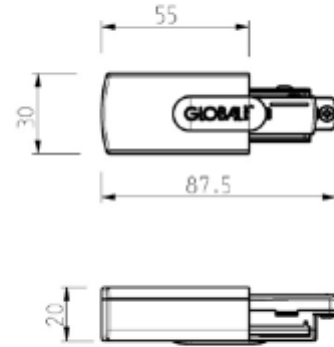

PRODUCT SHEET

Global End feed 1-circuit Right BK

Art. no: GB12-2

Lighting Solutions

Global End feed 1-circuit Right BK

SPECIFICATIONS

Product:	End Feed Right
Dimmable:	No
Color:	Black
Length:	85mm
Height:	20mm
Width:	22mm
Weight:	0,01kg