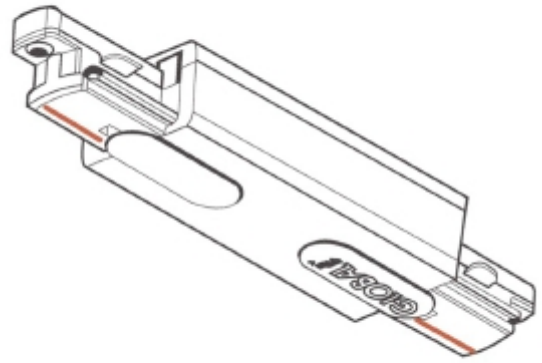

PRODUCT SHEET

Global middle feed GB 14-3 Alu

Art. no: GB14-1

Lighting Solutions

Global middle feed GB 14-3 Alu

SPECIFICATIONS

Color:	Grey
--------	------