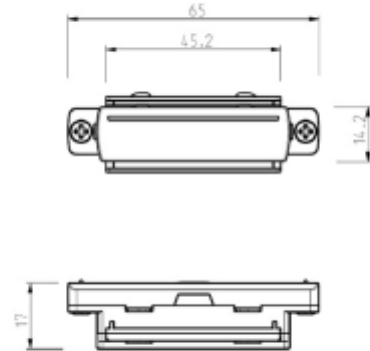

FDV SPEC SHEET

Global Straight connector 1-circuit GR

Art. no: GB21-1

Lighting Solutions

Global Straight connector 1-circuit GR

Art. no: GB21-1