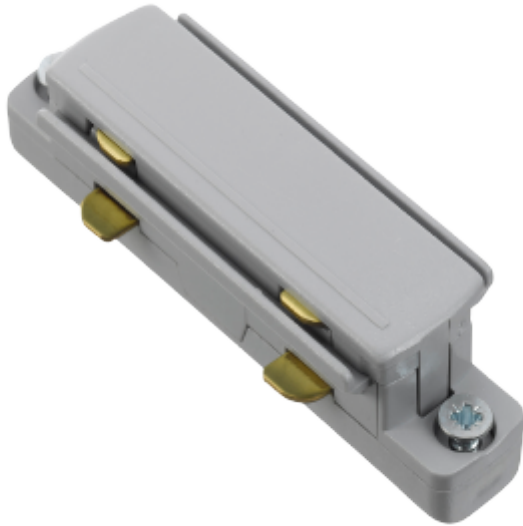

FDV SPEC SHEET

Global Straight connector 1-circuit GR

Art. no: GB21-1

Lighting Solutions

Global Straight connector 1-circuit GR

Art. no: GB21-1