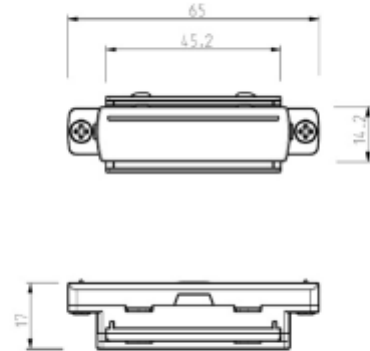

FDV SPEC SHEET

Global Straight connector 1-circuit BK

Art. no: GB21-2

Lighting Solutions

Global Straight connector 1-circuit BK

Art. no: GB21-2