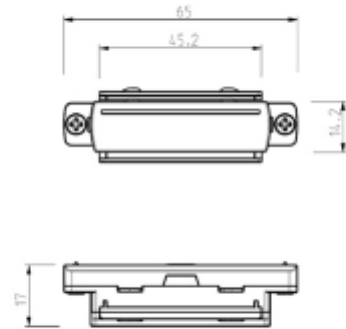

## PRODUCT SHEET

Global Straight connector 1-circuit BK

Art. no: GB21-2

*Lighting Solutions*

### SPECIFICATIONS

|           |                    |
|-----------|--------------------|
| Product:  | Straight Connector |
| Dimmable: | No                 |
| Color:    | Black              |
| Length:   | 650mm              |
| Height:   | 20mm               |
| Width:    | 20mm               |
| Weight:   | 0,01kg             |