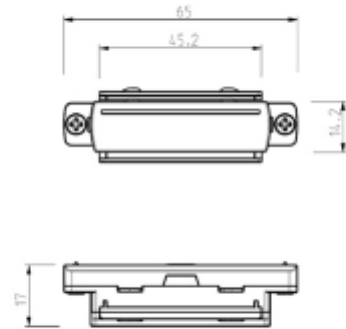

PRODUCT SHEET

Global Straight connector 1-circuit WH

Art. no: GB21-3

Lighting Solutions

Global Straight connector 1-circuit WH

SPECIFICATIONS

Product:	Straight Connector
Dimmable:	No
Color:	White
Length:	650mm
Height:	20mm
Width:	20mm
Weight:	0,01kg