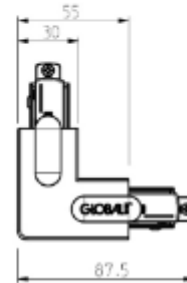

FDV SPEC SHEET

Global L-feed L90° (outside) 1-circuit BK
Art. no: GB35-2

Lighting Solutions

Global L-feed L90° (outside) 1-circuit BK

Art. no: GB35-2