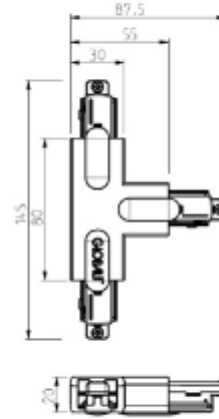

PRODUCT SHEET

Global T-feed Right (outside) 1-circuit GR

Art. no: GB36-1

Lighting Solutions

Global T-feed Right (outside) 1-circuit GR

SPECIFICATIONS

Product:	T-Feed Right Outside
Dimmable:	No
Color:	Grey
Length:	145mm
Height:	20mm
Width:	85mm
Weight:	0,1kg