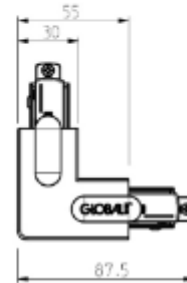

FDV SPEC SHEET

Global T-feed Right (outside) 1-circuit BK
Art. no: GB36-2

Lighting Solutions

Global T-feed Right (outside) 1-circuit BK

Art. no: GB36-2