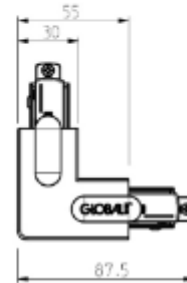

FDV SPEC SHEET

Global T-feed Left (inside) 1-circuit GR
Art. no: GB37-1

Lighting Solutions

Global T-feed Left (inside) 1-circuit GR

Art. no: GB37-1