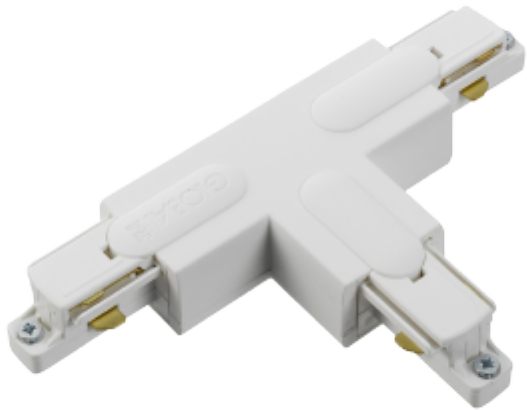

## PRODUCT SHEET

Global T-feed Left (inside) 1-circuit WH

Art. no: GB37-3

*Lighting Solutions*

# Global T-feed Left (inside) 1-circuit WH

### SPECIFICATIONS

Product:	T-Feed Left Inside
Dimmable:	No
Color:	White
Length:	145mm
Height:	20mm
Width:	85mm
Weight:	0,1kg