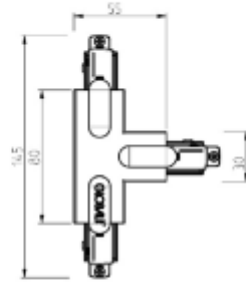

## PRODUCT SHEET

Global T-feed Left (outside) 1-circuit GR  
Art. no: GB39-1

*Lighting Solutions*

# Global T-feed Left (outside) 1-circuit GR

### SPECIFICATIONS

Product:	T-Feed Left Outside
Dimmable:	No
Color:	Grey
Length:	145mm
Height:	20mm
Width:	85mm
Weight:	0,1kg