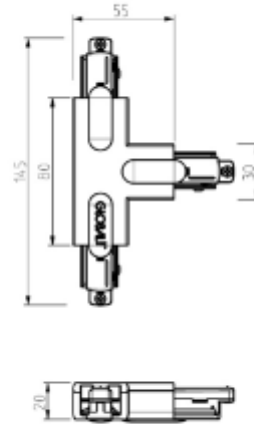

PRODUCT SHEET

Global T-feed Right (inside) 1-circuit BK
Art. no: GB40-2

Lighting Solutions

Global T-feed Right (inside) 1-circuit BK

SPECIFICATIONS	
Product:	T-Feed Right Inside
Dimmable:	No
Color:	Black
Length:	145mm
Height:	20mm
Width:	85mm
Weight:	0,1kg