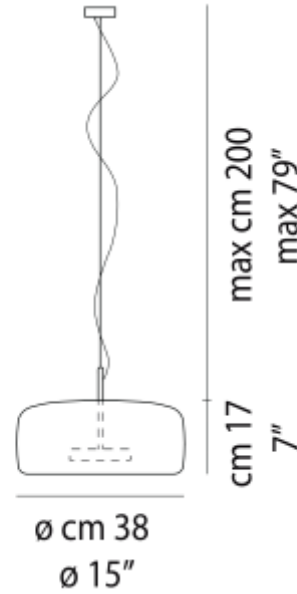

PRODUCT SHEET

Jube SP 1 G 2000lm 2700K Smoky Transp. Glass Gold Frame
Art. no: JUBESP1--G02OS-FUTRL231CE

Lighting Solutions

Jube SP 1 G 2000lm 2700K Smoky Transp. Glass Gold F

SPECIFICATIONS

System Power [W]:	13W
Lumen LED (tc=25):	2000lm
Dimming:	Push, 0-10V
Length [mm]:	380mm
Height [mm]:	170mm
Width [mm]:	380mm
Weight [kg]:	4,5kg