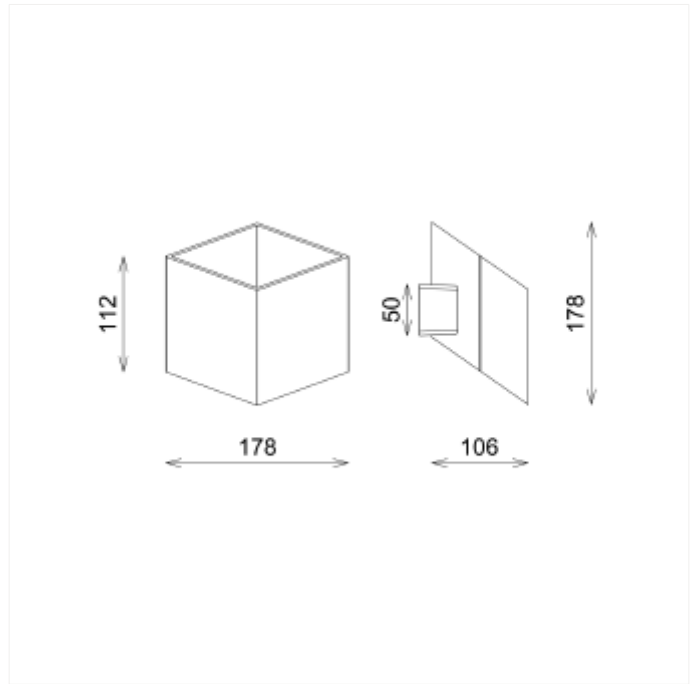

PRODUCT FAMILY SHEET

Kepler

Lighting Solutions

Kepler

Kepler are a modern luminaire with a unique rhombus design. With up and down light it makes a nice visual light effect

VERSIONS

Art.No	Effect [W]	Cold Lumen [lm]	Lumen Output [lm]	CCT [K]	Beam Angle [°]	Lens Difuser	CRI [>]	Color	Light Control	Connection
3548-26	2x6	2x550	861	2700			90	Black/Gold	Phase-Cut	Terminal
3548-36	2x6	2x550	861	2700			90	White/Gold	Phase-Cut	Terminal