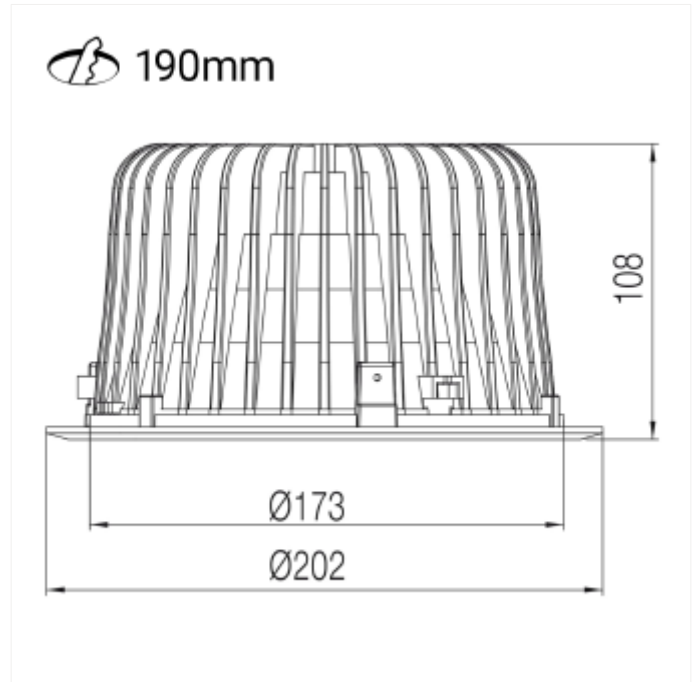

PRODUCT FAMILY SHEET

Leila

Lighting Solutions

Leila

This bestseller has quickly become an industry standard within recessed general lighting. Leila is designed with opal diffuser and reflector, this ensures high lumen output with no glare.

VERSIONS

Art.No	Effect [W]	Cold Lumen [lm]	Lumen Output [lm]	CCT [K]	Beam Angle [°]	Lens Difuser	CRI [>]	Color	Light Control	Connection
15072-01E-3-d dd	24	2365	1877	3000	70	Opal	80	White	DALI	5 DALI Quick connect
15073-01-5-ddd	25	2340	1962	4000	72°	Opal	80	White	DALI	5 DALI Quick connect
15072-01-3	25	2340	1877	3000	72°	Opal	80	White	None	18i3 Quick connectio
15072-S-01-3	18	1600		3000	72°	Opal	80	White	None	18i3 Quick connectio
15072-01-3-ddd	25	2340	1877	3000	72°	Opal	80	White	DALI	5 DALI Quick connect
15072-01-2	25	2340	1877	3000	72°	Opal	80	Black	None	18i3 Quick connectio
15073-01-3	25	2340	1962	4000	72°	Opal	80	White	None	18i3 Quick connectio