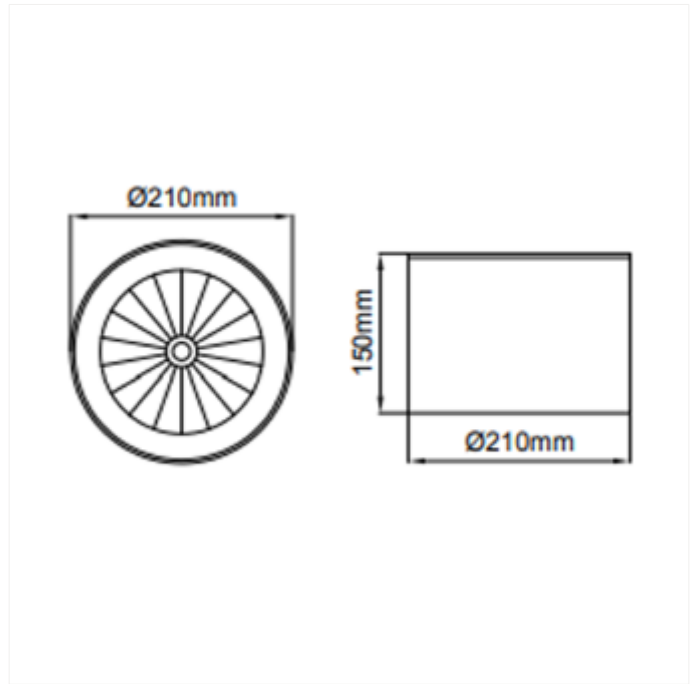

PRODUCT FAMILY SHEET

Leila C Surface

Leila C Surface

VERSIONS

Art.No	Effect [W]	Cold Lumen [lm]	Lumen Output [lm]	CCT [K]	Beam Angle [°]	Lens Difuser	CRI [>]	Color	Light Control	Connection
101370-70-2-d dd	42	6100	4633	3000	70°	Clear	80	Black	DALI	QuickConnect
101370-70-3	42	6100	4633	3000	70°	Clear	80	White	None	QuickConnect
101370-70-2	42	6100	4633	3000	70°	Clear	80	Black	None	QuickConnect
101370-70-3-d dd	42	6100	4633	3000	70°	Clear	80	White	DALI	QuickConnect