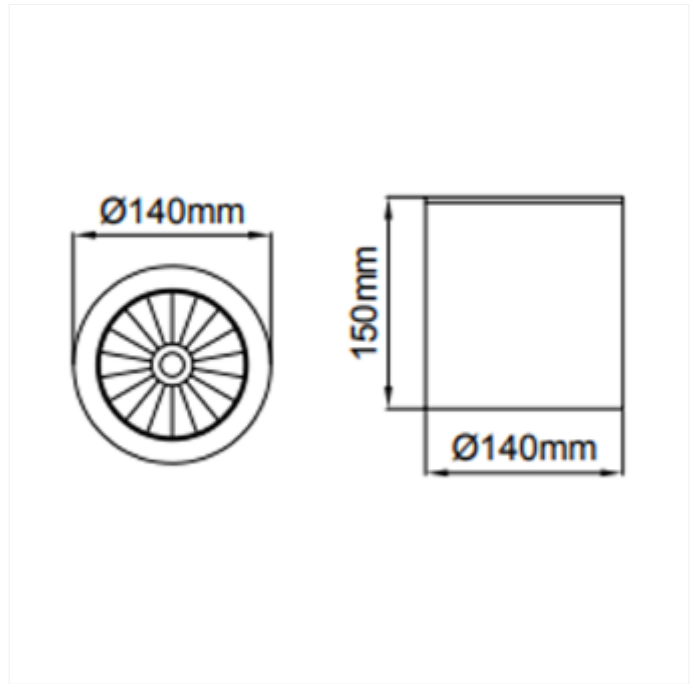

PRODUCT FAMILY SHEET

Leila C Mini Surface

Leila C Mini Surface

VERSIONS

Art.No	Effect [W]	Cold Lumen [lm]	Lumen Output [lm]	CCT [K]	Beam Angle [°]	Lens Difuser	CRI [>]	Color	Light Control	Connection
101360-70-2	20	3000	2715	3000	70°	Clear	80	Black	None	QuickConnect
101360-70-3	20	3000	2715	3000	70°	Clear	80	White	None	QuickConnect
101360-70-2-d dd	20	3000	2715	3000	70°	Clear	80	Black	DALI	QuickConnect
101360-70-3-d dd	20	3000	2715	3000	70°	Clear	80	White	DALI	QuickConnect