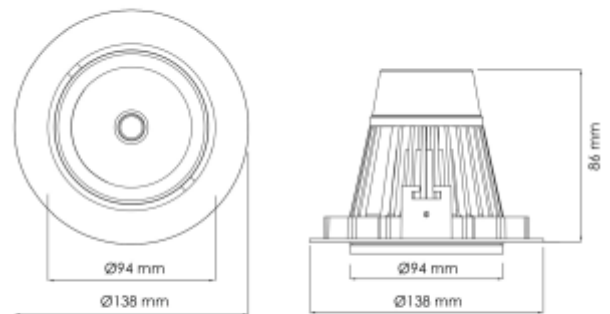

## PRODUCT SHEET

Torres Mini

Art. no: MA 15016.31.24.35

Lighting Solutions

# Torres Mini

 125mm

This is by far our most popular mini" downlight and it offers huge flexibility, tiltable up to 25 degrees. This downlight has a recessed light source giving a minimum of stray light. The Torres Mini can be supplied with a variety of connector solutions.

### SPECIFICATIONS

|                               |                       |
|-------------------------------|-----------------------|
| Lightsource Type:             | LED (replaceable)     |
| System Power [W]:             | 35W                   |
| Beam Angle:                   | 24°                   |
| Lens (Diffuser):              | Clear                 |
| Dimming:                      | None                  |
| System Voltage [V]:           | 230V 50Hz             |
| Connection:                   | 18i3 Quick connection |
| Mounting:                     | Recessed, Ceiling     |
| Cut-out [mm]:                 | Ø125mm                |
| Color:                        | White                 |
| Length [mm]:                  | 138mm                 |
| Height [mm]:                  | 86mm                  |
| Width [mm]:                   | 94mm                  |
| To be recessed in insulation: | No                    |