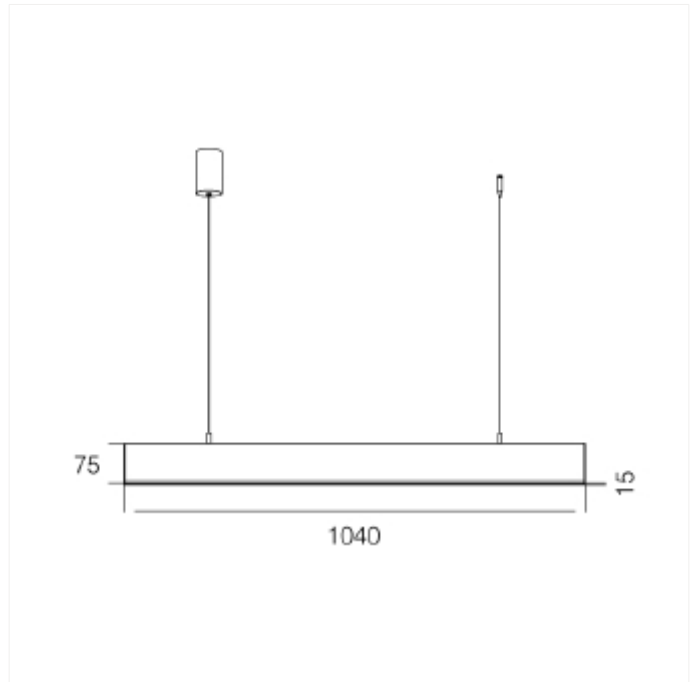

PRODUCT FAMILY SHEET

Office Slim Up&Down

Office Slim Up&Down

Office slim is an elegant and slim luminaire to use in all offices.
Light distribution: 70% down & 30% up.
Turn on/ off by hand movement. Complete with canle and 1500mm wire.

VERSIONS

Art.No	Effect [W]	Cold Lumen [lm]	Lumen Output [lm]	CCT [K]	Beam Angle [°]	Lens Difuser	CRI [>]	Color	Light Control	Connection
1078-2-ddd	42	5200	2690	3000	95	Opal	80	Black		Terminal
1078-2	?29-?13	?3640-?1560	2690	3000	95	Opal	80	Black		Terminal
1078-3-ddd	42	5200	2690	3000	95	Opal	80	White		Terminal