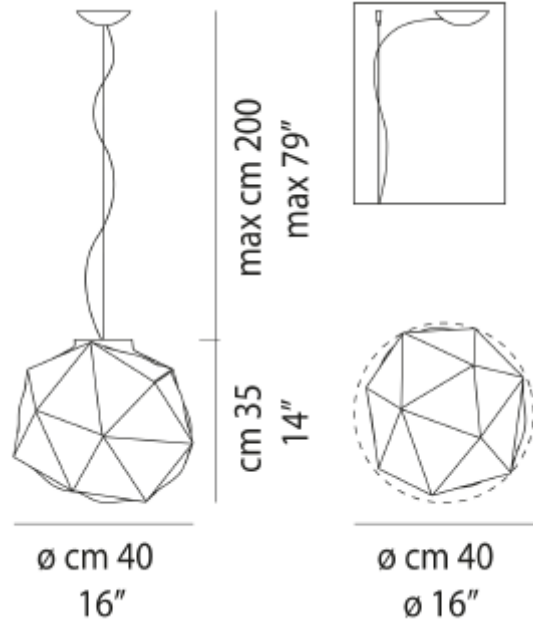

FDV SPEC SHEET

Semai SP M Pendant E27 maks 77W Ø40cm White Glossy White
Art. no: SEMAISP000M00BC-BCLUE271CE

Lighting Solutions

Semai SP M Pendant E27 maks 77W Ø40cm White Glos

Art. no: SEMAISP000M00BC

LIGHT TECHNICAL

Lightsource Type: Lightsource not included

MOUNTING / CONNECTION

Mounting: Ceiling, Pendant

PRODUCT

Ingress Protection: IP20

Color: White

Width [mm]: 400

Weight [kg]: 6