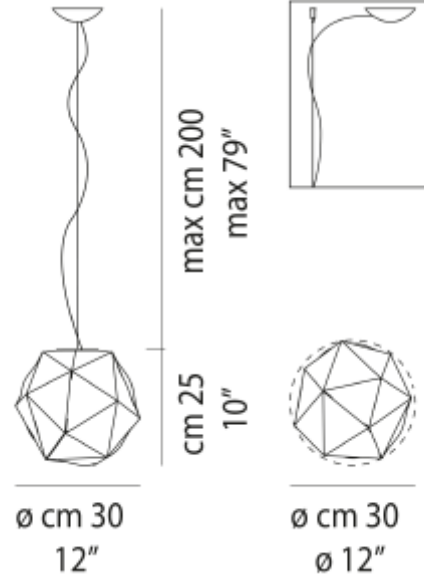

PRODUCT SHEET

Semai SP P Pendant E27 maks 77W Ø30cm White Glossy White
Art. no: SEMAISP000P00BC-BCLUE271CE

Lighting Solutions

Semai SP P Pendant E27 maks 77W Ø30cm White Gloss

200cm cable included.

SPECIFICATIONS

Lightsource Type:	Lightsource not included
Max. Power [W]:	77
Dimming:	Light bulb dependent
System Voltage [V]:	230V 50Hz
Mounting:	Ceiling, Pendant
Color:	White
Width [mm]:	300mm
Weight [kg]:	3kg