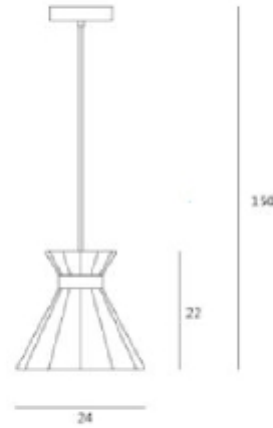

## FDV SPEC SHEET

Mermaid L E27 Max 46W Brass Ring/Canopy  
Art. no: SQ-7122CP-Brass

Lighting Solutions

# Mermaid L E27 Max 46W Brass Ring/Canopy

Art. no: SQ-7122CP-Brass

### PRODUCT

Ingress Protection:	IP20
Color:	Concrete/Brass
Height [mm]:	220
Width [mm]:	240