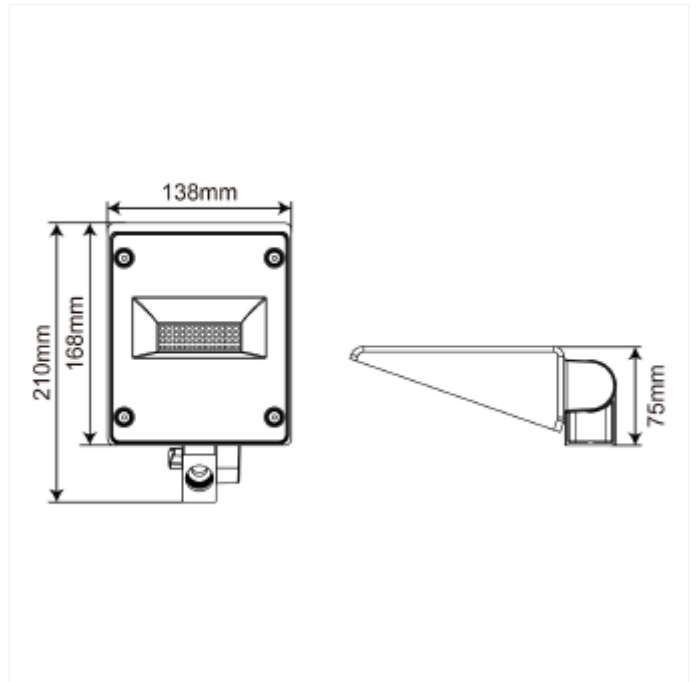

PRODUCT FAMILY SHEET

Sign Today Mini

Sign Today Mini

Sign Today Mini comes with a 105x90° beam angle. The luminaire is manufactured in die cast aluminum. Sign Today has built-in LED driver and comes with 1m cable.

50cm stick or wall bracket must be ordered separately. See accessories for options.

VERSIONS

Art.No	Effect [W]	Cold Lumen [lm]	Lumen Output [lm]	CCT [K]	Beam Angle [°]	Lens Difuser	CRI [>]	Color	Light Control	Connection
2131-2	18	2600	2421	4000	105°X90°	Clear	80	Black	None	Terminal
2131-3	18	2600	2421	4000	105°X90°	Clear	80	White	None	Terminal