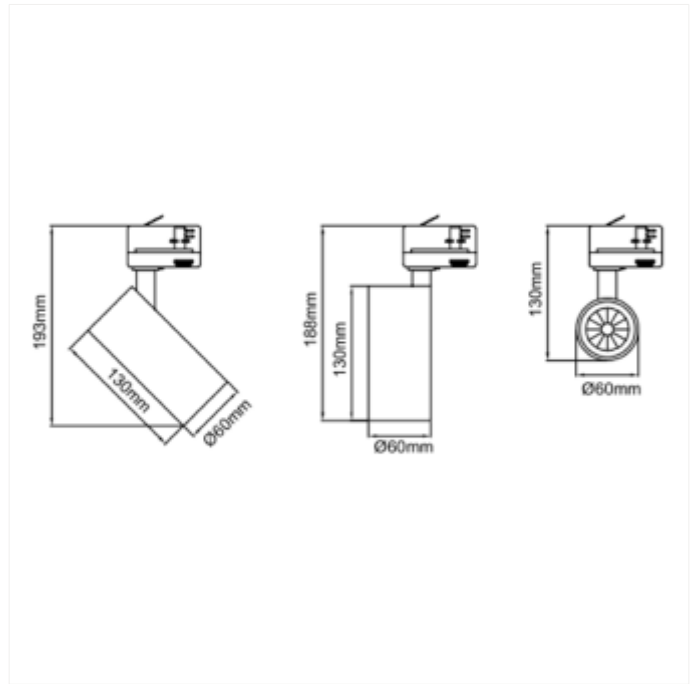

# Silindir 60

Silindir 60 is a modern and flexible spotlight with high efficiency and high CRI. The driver is built inside the lamp and you can tilt the spotlight 90° and rotate 350°.

## VERSIONS

Art.No	Effect [W]	Cold Lumen [lm]	Lumen Output [lm]	CCT [K]	Beam Angle [°]	Lens Difuser	CRI [>]	Color	Light Control	Connection
1014060-40-3	15	1350	1310	2700	40°	Clear	90	White	None	Track 3-Circuit
1014060-40-2	15	1350	1310	2700	40°	Clear	90	Black	None	Track 3-Circuit
1014060-20-3-p	15	1350	1411	2700	20°	Clear	90	White	Phase-Cut	Track 3-Circuit
1014060-20-2-p	15	1350	1411	2700	20°	Clear	90	Black	Phase-Cut	Track 3-Circuit
1014060-40-3-p	15	1350	1310	2700	40°	Clear	90	White	Phase-Cut	Track 3-Circuit
1014060-40-2-p	15	1350	1310	2700	40°	Clear	90	Black	Phase-Cut	Track 3-Circuit