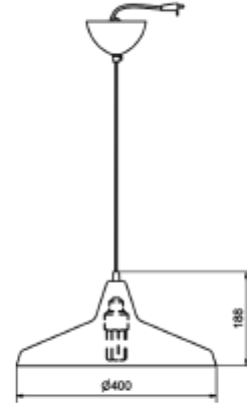

FDV SPEC SHEET

Titan

Art. no: T1009.6020

Lighting Solutions

Titan

Art. no: T1009.6020

LIGHT TECHNICAL

Lightsource Type: Lightsource not included

PRODUCT

Ingress Protection: IP20

Color: Green

Height [mm]: 188

Width [mm]: 400

ELECTRICAL DATA

Dimming: Light bulb dependent

System Voltage [V]: 230V 50Hz

Socket / Cap-Base: E27

MOUNTING / CONNECTION

Connection: Cable 5m

Mounting: Suspended