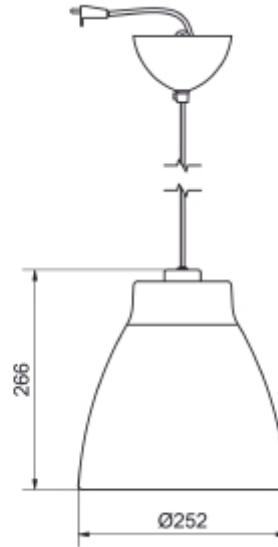

PRODUCT SHEET

Gong Pendant

Art. no: T1031-5

Lighting Solutions

Gong Pendant

A classic range of luminaires with shade available in 3 different colors. The design is reflecting the combination of simplicity and elegance. The Gong is made from metal securing a robust and lasting product. It is equipped with a ceiling hook and a white cord securing easy installation. Please see product sheet for further details.

SPECIFICATIONS

Lightsource Type:	Lightsource not included
Max. Power [W]:	75
Socket / Cap-Base:	E27
Dimming:	Light bulb dependent
System Voltage [V]:	230V 50Hz
Connection:	Terminal
Mounting:	Ceiling, Pendant
Color:	Blue
Height [mm]:	266mm
Width [mm]:	252mm