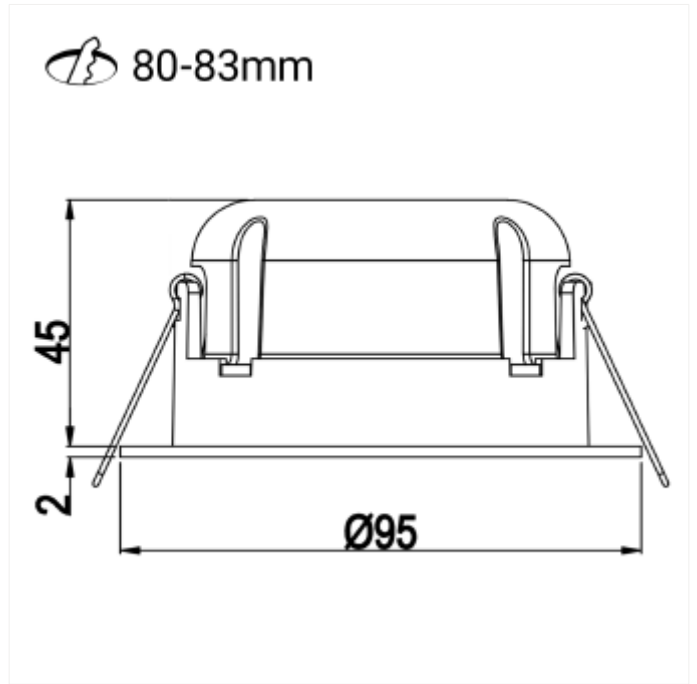

# Tigrus 360° Rotatable

Tigrus 360° Rotatable can be mounted directly in insulation. Downlight have CRI>95 and are delivered with 2700K or Dim2Warm. The downlight can be tilted 25° and it's 360° rotatable. The luminaire connects easily without using a screwdriver. Cut-out 80-83mm.

## VERSIONS

Art.No	Effect [W]	Cold Lumen [lm]	Lumen Output [lm]	CCT [K]	Beam Angle [°]	Lens Difuser	CRI [>]	Color	Light Control	Connection
25927-D2W-36-2	8	550	500	00-1800K D	36°	Clear	95	Black	Phase-Cut	QuickConnect
25927-D2W-36-3	8	550	500	00-1800K D	36°	Clear	95	White	Phase-Cut	QuickConnect
25927-36-2	7	550	494	2700	36°	Clear	95	Black	Phase-Cut	QuickConnect
25927-36-3	7	550	494	2700	36°	Clear	95	White	Phase-Cut	QuickConnect