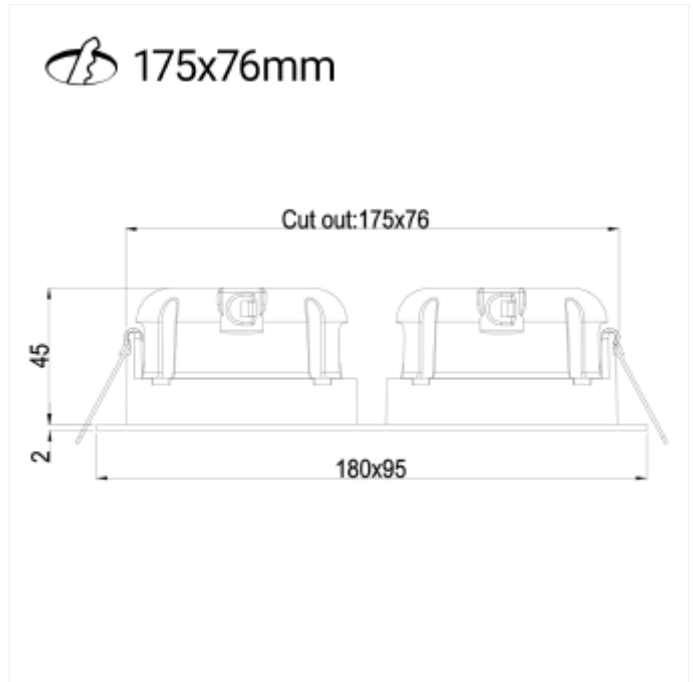

PRODUCT FAMILY SHEET
Tigrus Square Double 360° Adjustable

Tigrus Square Double 360° Adjustable

Tigrus Square Double 360° Rotatable can be mounted directly in insulation. Downlight have CRI>95 and are delivered with 2700K or Dim2Warm. The downlight can be tilted 25° and it's 360° rotatable. The luminaire connects easily without using a screwdriver. Cut-out 175x76mm.

VERSIONS

Art.No	Effect [W]	Cold Lumen [lm]	Lumen Output [lm]	CCT [K]	Beam Angle [°]	Lens Difuser	CRI [>]	Color	Light Control	Connection
27927-D2W-36-2	16	1100	1000	00-1800K D	36°	Clear	95	Black	Phase-Cut	QuickConnect
27927-36-3	13	1100	1060	2700	36°	Clear	95	White	Phase-Cut	QuickConnect
27927-36-2	13	1100	1060	2700	36°	Clear	95	Black	Phase-Cut	QuickConnect
27927-D2W-36-3	16	1100	1000	00-1800K D	36°	Clear	95	White	Phase-Cut	QuickConnect