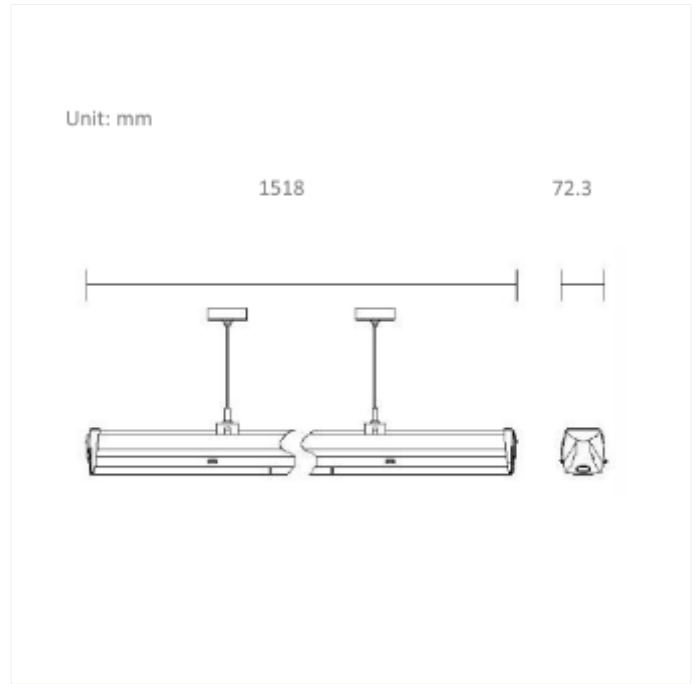

PRODUCT FAMILY SHEET

Trunk

Lighting Solutions

Trunk

Trunk is a premium quality and highly advanced linear pendant light system offering continuous light distribution. We offer a variety of accessories securing easy installation and various layouts ensuring a natural like lighting to any area. The Trunk light fixtures are manufactured in ultra-thin steel plates securing a long-life product. The Trunk fixtures are delivered with all needed installation details in one box and no tools are needed for the installation. Please see technical table below for detailed information. Batteries for emergency: 1 year warranty

VERSIONS

Art.No	Effect [W]	Cold Lumen [lm]	Lumen Output [lm]	CCT [K]	Beam Angle [°]	Lens Difuser	CRI [>]	Color	Light Control	Connection
CFL-1550-E-30 WD-08-3	50	7800	7629	3000		Clear	80	White	None	Trunk 8-wires
CFL-1535-30RS -08-3	35	5600	5259	3000	ight Asymetri	Clear	80	White	None	Trunk 8-wires
CFL-1535-E-30 DS-08-3	35	5600		3000	uble Asymetr	Clear	80	White	None	Trunk 8-wires
CFL-1535-30LS -08-3	35	5600	5259	3000	Left Asymmetric	Clear		White		Trunk 8-wires
CFL-1535-30WD -08-3-DA	35	5600	5443	3000	90°	Clear		White	orridor, DAL	Trunk 8-wires
CFL-1535-40WD -08-3	35	5900	5678	4000	90°	Clear	80	White	None	Trunk 8-wires
CFL-1550-40WD -08-3-DA	50	8500	8116	4000	90°	Clear	80	White	orridor, DAL	Trunk 8-wires
CFL-1550-30SP -08-3-DA	50	7800	7428	3000	30°	Clear	80	White	orridor, DAL	Trunk 8-wires
CFL-1550-30NR -08-3-DA	50	7800	7763	3000	60°	Clear	80	White	orridor, DAL	Trunk 8-wires