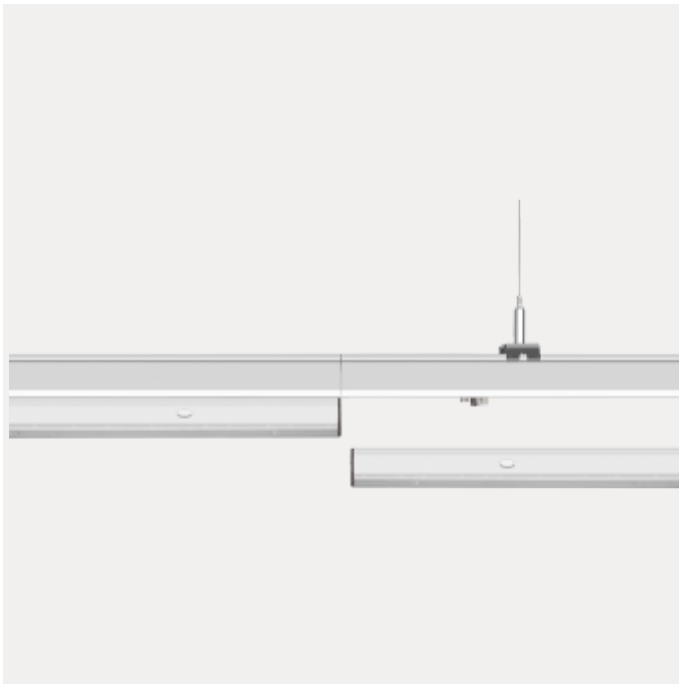

PRODUCT FAMILY SHEET

Trunk

Lighting Solutions

Trunk

Trunk is a premium quality and highly advanced linear pendant light system offering continuous light distribution. We offer a variety of accessories securing easy installation and various layouts ensuring a natural like lighting to any area. The Trunk light fixtures are manufactured in ultra-thin steel plates securing a long-life product. The Trunk fixtures are delivered with all needed installation details in one box and no tools are needed for the installation. Please see technical table below for detailed information. Batteries for emergency: 1 year warranty

VERSIONS

Art.No	Effect [W]	Cold Lumen [lm]	Lumen Output [lm]	CCT [K]	Beam Angle [°]	Lens Difuser	CRI [>]	Color	Light Control	Connection
CFL-1550-E-30 WD-08-3	50	7800	7629	3000		Clear	80	White	None	Trunk 8-wires
CFL-1535-30RS -08-3	35	5600	5259	3000	ight Asymetri	Clear	80	White	None	Trunk 8-wires
CFL-1535-E-30 DS-08-3	35	5600		3000	uble Asymetr	Clear	80	White	None	Trunk 8-wires
CFL-1535-30LS -08-3	35	5600	5259	3000	Left Asymmetric	Clear		White		Trunk 8-wires
CFL-1535-30WD -08-3-DA	35	5600	5443	3000	90°	Clear		White	orridor, DAL	Trunk 8-wires
CFL-1535-40WD -08-3	35	5900	5678	4000	90°	Clear	80	White	None	Trunk 8-wires
CFL-1550-40WD -08-3-DA	50	8500	8116	4000	90°	Clear	80	White	orridor, DAL	Trunk 8-wires
CFL-1550-30SP -08-3-DA	50	7800	7428	3000	30°	Clear	80	White	orridor, DAL	Trunk 8-wires
CFL-1550-30NR -08-3-DA	50	7800	7763	3000	60°	Clear	80	White	orridor, DAL	Trunk 8-wires