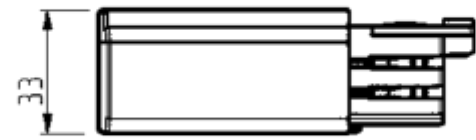

FDV SPEC SHEET

Global Pro End Feed Right GR
Art. no: XTS12-1

Lighting Solutions

Global Pro End Feed Right GR

Art. no: XTS12-1