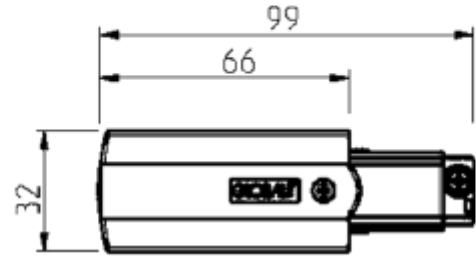

FDV SPEC SHEET

Global Pro End Feed Right GR
Art. no: XTS12-1

Lighting Solutions

Global Pro End Feed Right GR

Art. no: XTS12-1