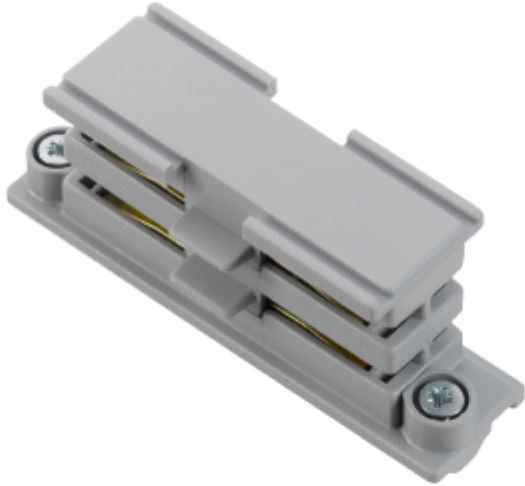

## PRODUCT SHEET

Global Pro Straight Connector 3-circuit GR  
Art. no: XTS21-1

*Lighting Solutions*

# Global Pro Straight Connector 3-circuit GR

Grey straight connector for Global Pro 3-Circuit track

### SPECIFICATIONS

|           |                    |
|-----------|--------------------|
| Product:  | Straight Connector |
| Dimmable: | No                 |
| Color:    | Grey               |
| Length:   | 60mm               |
| Height:   | 26mm               |
| Width:    | 20mm               |