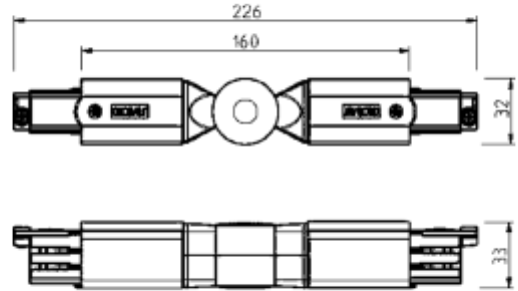

FDV SPEC SHEET

Global Pro Adjustable Corner Connector 3-circuit GR
Art. no: XTS24-1

Lighting Solutions

Global Pro Adjustable Corner Connector 3-circuit GR

Art. no: XTS24-1