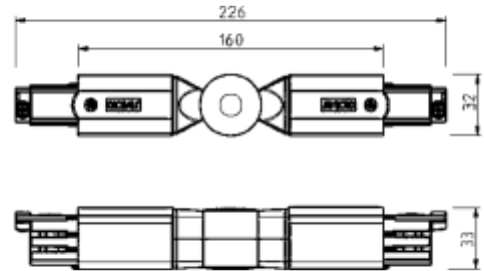

PRODUCT SHEET

Global Pro Adjustable Corner Connector 3-circuit GR
Art. no: XTS24-1

Lighting Solutions

Global Pro Adjustable Corner Connector 3-circuit GR

SPECIFICATIONS

Product:	Adjustable Corner Connector
Dimmable:	Yes
Color:	Grey
Length:	240mm
Height:	33mm
Width:	30mm
Weight:	0,15kg