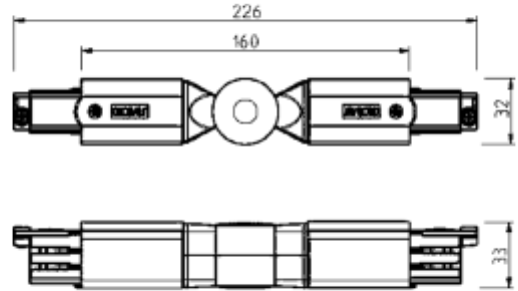

FDV SPEC SHEET

Global Pro Adjustable Corner Connector 3-circuit BK
Art. no: XTS24-2

Lighting Solutions

Global Pro Adjustable Corner Connector 3-circuit BK

Art. no: XTS24-2