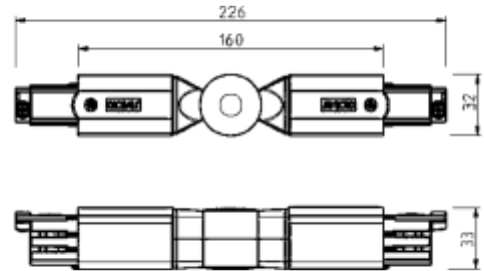

PRODUCT SHEET

Global Pro Adjustable Corner Connector 3-circuit BK
Art. no: XTS24-2

Lighting Solutions

Global Pro Adjustable Corner Connector 3-circuit BK

SPECIFICATIONS

Product:	Adjustable Corner Connector
Dimmable:	Yes
Color:	Black
Length:	240mm
Height:	33mm
Width:	30mm
Weight:	0,15kg