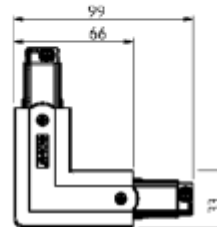

PRODUCT SHEET

Global Pro L-feed L90° (inside) 3-circuit GR
Art. no: XTS34-1

Lighting Solutions

Global Pro L-feed L90° (inside) 3-circuit GR

SPECIFICATIONS

Product:	L-Feed Inside
Dimmable:	No
Color:	Grey
Length:	100mm
Height:	33mm
Width:	100mm
Weight:	0,1kg